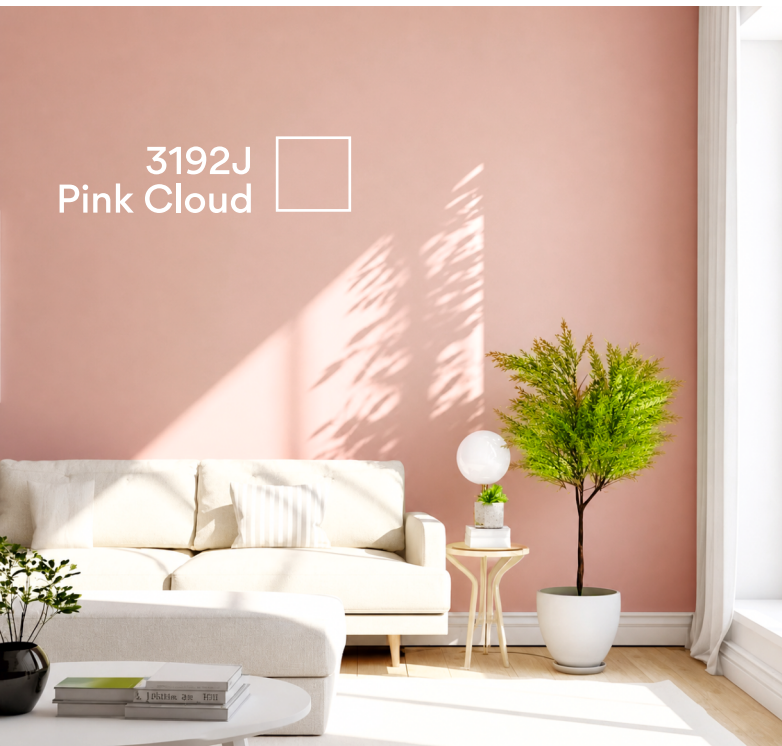

## INTERIOR

Inspired by  
Colors of Nature

00023  
Dove Grey

00326  
Milk Tea

00424  
Kecapi

3192J  
Pink Cloud

00309  
Sky Blue